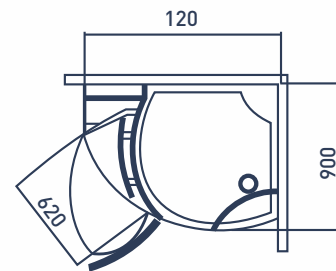

Dimensions:

100cm x 100cm x 185cm H

Can be fitted on

a) Shower tray [H = 14cm]

b) Artificial granite strip [ST0006]

JK649 - Sliding Shower Door Enclosure

Glass: Patterned Glass

Frame Colour: Polished Silver

Dimensions:
100cm x 100cm x 185cm H

Can be fitted on
a) Shower tray (02) [H = 14cm]

b) Artificial granite strip [ST0007]

SHOWER ENCLOSURES

A66 - Pivot Shower Door Enclosure

Glass: Clear

Frame Colour: Polished Silver

Dimensions: 90cm x 120cm x 185cm H

Available with shower tray only.
Shower tray [H = 14cm]

Unique Feature: Built in glass shelves and towel rod.

AS1D - Single Wall Support Shower Enclosure

Glass: Clear

Frame Colour: Polished Silver

Dimensions:

85cm x 100cm x 185cm H

Most suitable for shower area in the centre of the bathroom

Can be fitted on

- a) Shower tray [H = 14cm]
- b) Artificial granite strip

BATHTUB SHOWER PARTITIONS

JK118 - Hinge Shower Door For Bath-tub