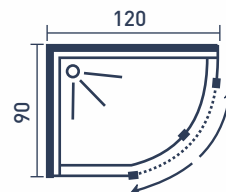

Frame Colour: Polished Silver

Dimensions: Size Flexibility

Width W - 180cm to 245cm

Height H - 198cm

Description:

Two fixed & one sliding door

Product advantage feature:

- Suitable even for bathrooms with up to 8 feet width
- The width of each of the fixed glass, and the door can be customised

SHOWER ENCLOSURES

JK2809 - Sliding Shower Door Enclosure

Glass: Clear
Frame Colour: Polished Silver

Dimensions:
90cm x 120cm x 185cm H

Can be fitted on
a) Shower tray (03) [H = 14cm]

b) Artificial granite strip [ST0014]

JK819 - Sliding Shower Door Enclosure

Glass: Clear

Frame Colour: Polished Silver

Dimensions: Size Flexibility

Width Wa - 90cm to 120cm

Width Wb - 90cm to 120cm

Height H - 198cm or less

Can be fitted on:

- a) Shower Tray in two sizes
 - 1) 100cm x 100cm x 14cm H
 - 2) 90cm x 120cm x 14 cm H

- b) Natural marble/granite strip any size

SHOWER ENCLOSURES

JK2310 - Sliding Shower Door Enclosure

Glass: Clear

Frame Colour: Polished Silver