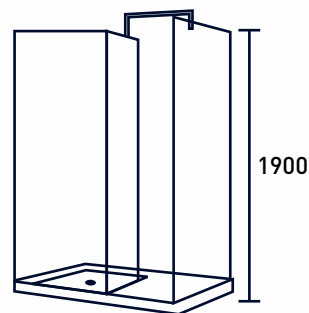

With single pipe support
90cm x 120 cm x 198cm H

Can be fitted on

a. Shower tray sizes available

90cm x 120 cm x 14cm H

100 cm x 100 cm x 14cm H

b. Granite strip

c. Direct on floor level

Made to order size without shower tray

90cm x 90cm x 14cm H

Can also be fitted on

a. Granite Marble strip

b. Direct on floor level

Made to order without shower tray

S.S. Pipe Support

Option A

Glass Shelves Support

Option B

Angular Arm Support

Option C

CUSTOMISED SHOWER ENCLOSURES

JC2C - Sliding Shower Door

Glass: Clear

Hardware: Brushed steel finish

Size featured above:
90cm x 120cm x 198cm H

Made to Order Size

JQ305 - Walk in Shower Enclosure

Glass: Clear

Dimensions: Size Featured Below
1400cm x 900cm x 185cm H
Available with shower tray
Shower tray (H = 6.5cm)

Made to order size with shower tray
Glass shelves optional