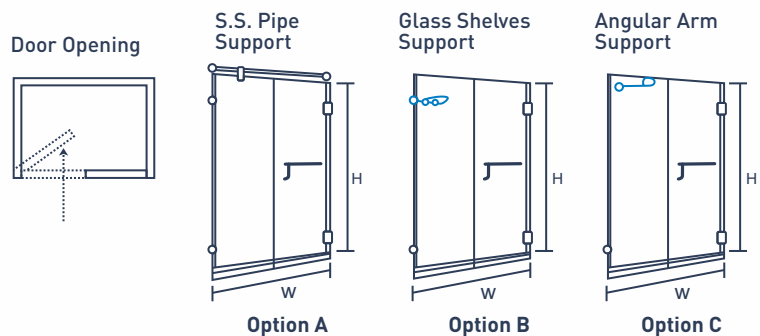

JL712 - Hinged Shower Door

Glass: Clear

Dimensions:
Moving Door:
Recommended Size
70cm W to 198cm H

Made To Order Size

Available in options as illustrated below.