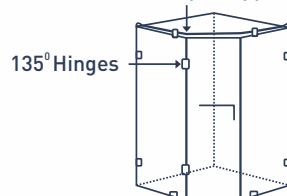

JL139 - Hinge Shower Door

Glass: Clear

Item Featured Above:

Option A:

With ss pipe support

100cm x 100cm x 198 cm H

Shower tray sizes available

100 cm x 100cm x 14cm H

90cm x 90cm x 14cm H

Can also be fitted on

a. Granite Marble strip

b. Direct on floor level

Made to order without shower tray

S.S. Pipe Support

Option A

Glass Shelves Support

Option B

Angular Arm Support

Option C

CUSTOMISED SHOWER ENCLOSURES

JC2C - Sliding Shower Door

Glass: Clear

Hardware: Brushed steel finish

Size featured above:
90cm x 120cm x 198cm H

Made to Order Size

JQ305 - Walk in Shower Enclosure

Glass: Clear

Dimensions: Size Featured Below
1400cm x 900cm x 185cm H
Available with shower tray
Shower tray (H = 6.5cm)

Made to order size with shower tray
Glass shelves optional