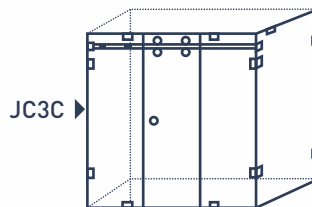

90cm x 90cm x 14cm H

Can also be fitted on

a. Granite Marble strip

b. Direct on floor level

Made to order without shower tray

S.S. Pipe Support

Option A

Glass Shelves Support

Option B

Angular Arm Support

Option C

CUSTOMISED SHOWER ENCLOSURES

JC2C - Sliding Shower Door

Glass: Clear

Hardware: Brushed steel finish

Size featured above:
90cm x 120cm x 198cm H

Made to Order Size

JQ305 - Walk in Shower Enclosure

Glass: Clear

Dimensions: Size Featured Below
1400cm x 900cm x 185cm H
Available with shower tray
Shower tray (H = 6.5cm)

Made to order size with shower tray
Glass shelves optional