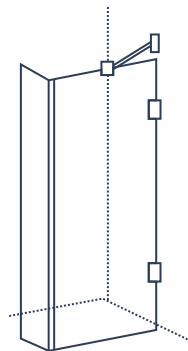

Hardware: Brushed steel finish

Made to Order Size

Options available:

a) FGP-SA -
With Support Arm

b) FGP-GS -
With Glass Shelf Support

c) FGP-SS -
With top SS Pipe Support

FGP - SD - Fixed Glass Partition With Swing Door

Glass: Clear

Dimension: Size Flexibility
Width made to order size
Height H - 198 cm

CUSTOMISED SHOWER ENCLOSURES

Option C1

JL711 - Hinge Shower Door

Glass: Clear

Item Featured Above:

Option C1:

With single pipe support
90cm x 120 cm x 198cm H

Can be fitted on

a. Shower tray sizes available

90cm x 120 cm x 14cm H

100 cm x 100 cm x 14cm H

b. Granite strip

c. Direct on floor level

Made to order size without shower tray