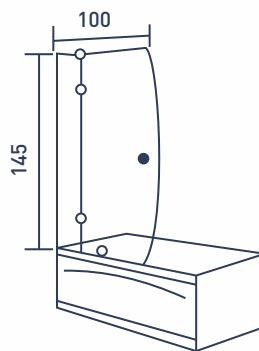

Dimensions:

85cm x 100cm x 185cm H

Most suitable for shower area in the centre of the bathroom

Can be fitted on

- a) Shower tray [H = 14cm]
- b) Artificial granite strip

BATHTUB SHOWER PARTITIONS

JK118 - Hinge Shower Door For Bath-tub

Glass: Clear

Frame Colour: Polished Silver

Dimensions:
90cm W x 145cm H

Description:
Hinge shower door for bath-tub

JK116 - Swinging Shower Door For Bath-tub

Glass: Frosted Pattern

Frame Colour: Polished Silver

Dimensions:
100cm W x 145cm H

Description:
Swinging shower door for
bath-tub

CUSTOMISED SHOWER PARTITIONS

JL712 - Hinged Shower Door

Glass: Clear

Dimensions:
Moving Door:
 Recommended Size
 70cm W to 198cm H

Made To Order Size

Available in options as illustrated below.

JL713 - Hinge Shower Door

Glass: Clear

Dimensions:
Moving Door:
Recommended Size
70cm W to 198cm H

Made To Order Size

Available in options as illustrated below.