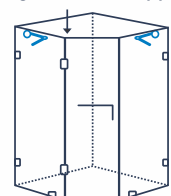

Angular Arm Support

Option C