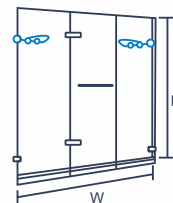

Door Opening

S.S. Pipe Support

Option A

Glass Shelves Support

Option B

Angular Arm Support

8mm/
10mm
Toughend
glass

Opening
leftorright