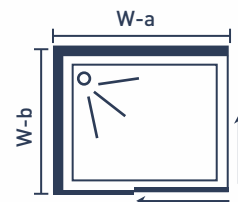

JK819 - Sliding Shower Door Enclosure

Glass: Clear

Frame Colour: Polished Silver

Dimensions: Size Flexibility

Width Wa - 90cm to 120cm

Width Wb - 90cm to 120cm

Height H - 198cm or less

Can be fitted on:

- a) Shower Tray in two sizes
 - 1) 100cm x 100cm x 14cm H
 - 2) 90cm x 120cm x 14 cm H

- b) Natural marble/granite strip any size

SHOWER ENCLOSURES

JK2310 - Sliding Shower Door Enclosure

Glass: Clear

Frame Colour: Polished Silver