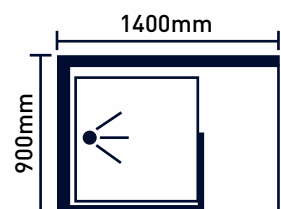

With single pipe support
90cm x 120 cm x 198cm H

Can be fitted on

a. Shower tray sizes available

90cm x 120 cm x 14cm H

100 cm x 100 cm x 14cm H

b. Granite strip

c. Direct on floor level

Made to order size without shower tray

90cm x 90cm x 14cm H

Can also be fitted on

a. Granite Marble strip

b. Direct on floor level

Made to order without shower tray

S.S. Pipe Support

Option A

Glass Shelves Support

Option B

Angular Arm Support

Option C

CUSTOMISED SHOWER ENCLOSURES

JC2C - Sliding Shower Door

Glass: Clear

Hardware: Brushed steel finish

Size featured above:
90cm x 120cm x 198cm H

Made to Order Size

JQ305 - Walk in Shower Enclosure

Glass: Clear

Dimensions: Size Featured Below
1400cm x 900cm x 185cm H
Available with shower tray
Shower tray (H = 6.5cm)

Made to order size with shower tray
Glass shelves optional