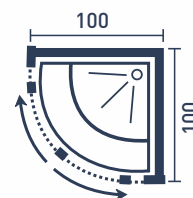

- a) Shower Tray in two sizes
 - 1) 100cm x 100cm x 14cm H
 - 2) 90cm x 120cm x 14 cm H

- b) Natural marble/granite strip any size

SHOWER ENCLOSURES

JK2310 - Sliding Shower Door Enclosure

Glass: Clear

Frame Colour: Polished Silver

Dimensions:

100cm x 100cm x 185cm H

Can be fitted on

a) Shower tray [H = 14cm]

b) Artificial granite strip [ST0006]

JK649 - Sliding Shower Door Enclosure

Glass: Patterned Glass

Frame Colour: Polished Silver

Dimensions:
100cm x 100cm x 185cm H

Can be fitted on
a) Shower tray (02) [H = 14cm]

b) Artificial granite strip [ST0007]

SHOWER ENCLOSURES

A66 - Pivot Shower Door Enclosure

Glass: Clear

Frame Colour: Polished Silver

Dimensions: 90cm x 120cm x 185cm H

Available with shower tray only.
Shower tray [H = 14cm]

Unique Feature: Built in glass shelves and towel rod.

AS1D - Single Wall Support Shower Enclosure

Glass: Clear

Frame Colour: Polished Silver