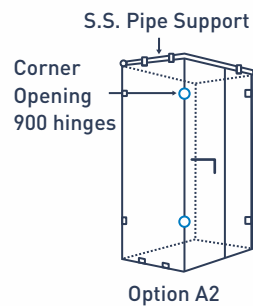

Glass: Clear

Dimension: Size Flexibility
Width made to order size
Height H - 198 cm

CUSTOMISED SHOWER ENCLOSURES

Option C1

JL711 - Hinge Shower Door

Glass: Clear

Item Featured Above:

Option C1:

With single pipe support
90cm x 120 cm x 198cm H

Can be fitted on

a. Shower tray sizes available

90cm x 120 cm x 14cm H

100 cm x 100 cm x 14cm H

b. Granite strip

c. Direct on floor level

Made to order size without shower tray

JL139 - Hinge Shower Door

Glass: Clear

Item Featured Above:

Option A:

With ss pipe support

100cm x 100cm x 198 cm H

Shower tray sizes available

100 cm x 100cm x 14cm H