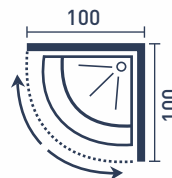

- a) Shower Tray in two sizes
 - 1) 100cm x 100cm x 14cm H
 - 2) 90cm x 120cm x 14 cm H

- b) Natural marble/granite strip any size

SHOWER ENCLOSURES

JK2310 - Sliding Shower Door Enclosure

Glass: Clear

Frame Colour: Polished Silver

Dimensions:

100cm x 100cm x 185cm H

Can be fitted on

a) Shower tray [H = 14cm]

b) Artificial granite strip [ST0006]

JK649 - Sliding Shower Door Enclosure

Glass: Patterned Glass

Frame Colour: Polished Silver

Dimensions:
100cm x 100cm x 185cm H

Can be fitted on
a) Shower tray (02) [H = 14cm]

b) Artificial granite strip [ST0007]

SHOWER ENCLOSURES

A66 - Pivot Shower Door Enclosure

Glass: Clear

Frame Colour: Polished Silver

Dimensions: 90cm x 120cm x 185cm H

Available with shower tray only.
Shower tray [H = 14cm]

Unique Feature: Built in glass shelves and towel rod.

AS1D - Single Wall Support Shower Enclosure

Glass: Clear

Frame Colour: Polished Silver