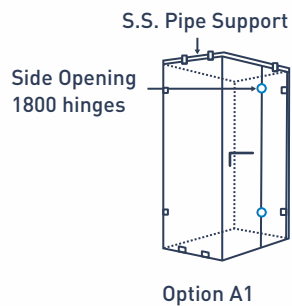

Glass: Clear

Dimension: Size Flexibility
Width made to order size
Height H - 198 cm

CUSTOMISED SHOWER ENCLOSURES

Option C1

JL711 - Hinge Shower Door

Glass: Clear

Item Featured Above:

Option C1:

With single pipe support
90cm x 120 cm x 198cm H

Can be fitted on

a. Shower tray sizes available

90cm x 120 cm x 14cm H

100 cm x 100 cm x 14cm H

b. Granite strip

c. Direct on floor level

Made to order size without shower tray