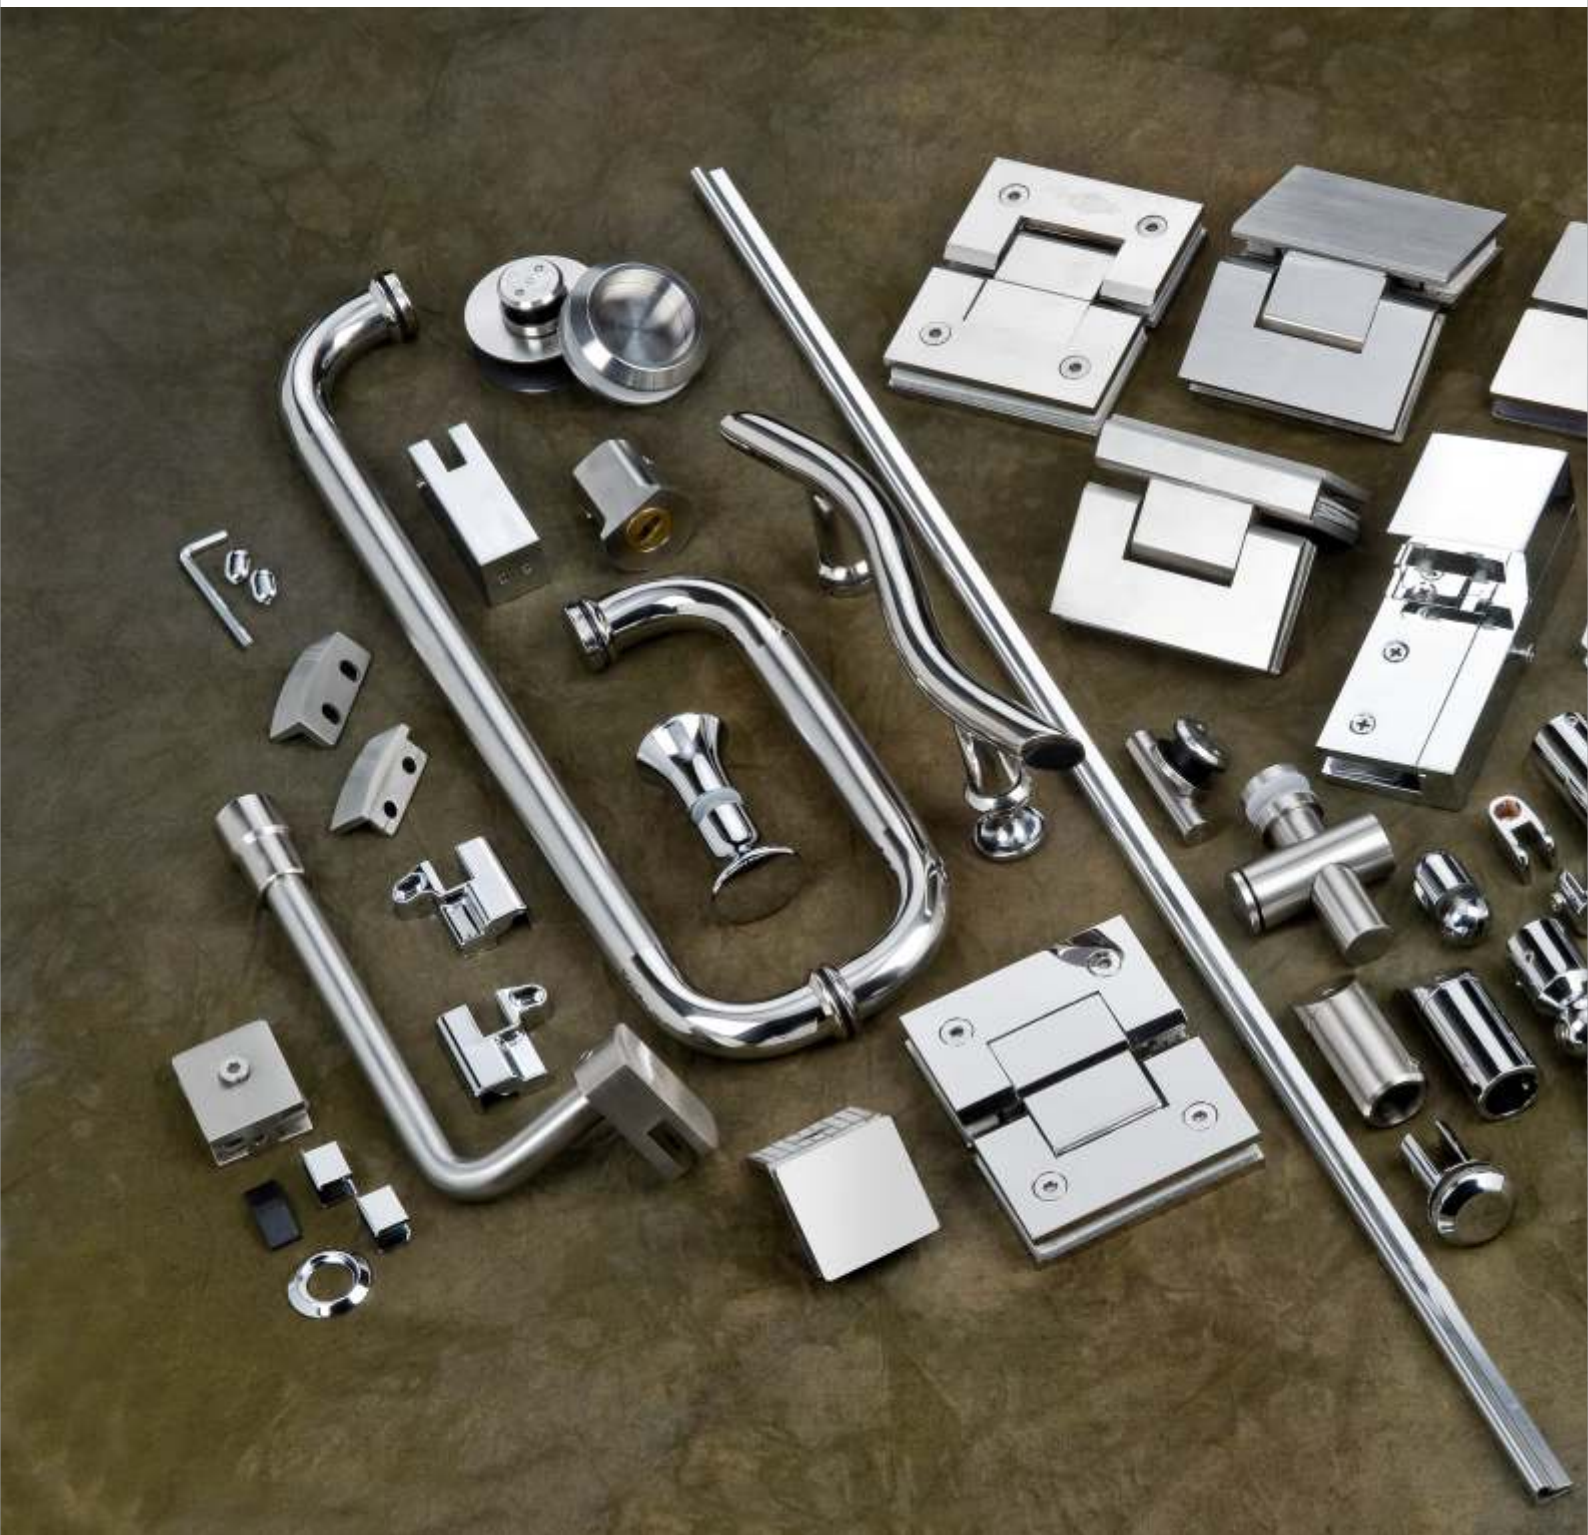

Shower Drains & Floor Drains
Vol. IV

LED Mirror
Vol. III

The Heart of AK Danum Mizzle... is the Hardware.
Uncompromising in Quality, Material manufactured to last.

- a) Hinges** - Ss304 Stainless Steel and Designer series in Solid Brass Chrome Plated. Heavy Duty - a pair can take a load of 80kgs. Self closing at 30deg opening
- b) Connectors** - Ss304 Stainless Steel and Designer series in Solid Brass Chrome Plated Perfect alignment ensures accuracy in installation
- c) Rollers** - Made from Hard wearing Industrial grade plastic. Tested for 30000 movements
- d) Handles** - Larger diameter 22mm, Dia - for a firm grip, Dual finish SS 304g Stainless Steel
- e) Seal & Magnetic Strips** - No leakage guaranteed. No yellowing / fading / cracking.
- f) 5 years guarantee** on Hardware including Rollers & Magnetic seals