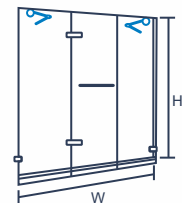

Made To Order Size

Available in options as illustrated below.

JL713 - Hinge Shower Door

Glass: Clear

Dimensions:
Moving Door:
Recommended Size
70cm W to 198cm H

Made To Order Size

Available in options as illustrated below.

Door Opening

S.S. Pipe Support

Option A

Glass Shelves Support

Option B

Angular Arm Support

8mm/
10mm
Toughend
glass

Opening
leftorright