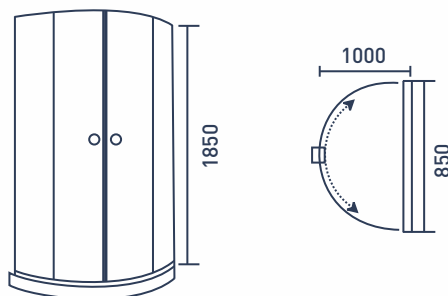

Dimensions:
100cm x 100cm x 185cm H

Can be fitted on
a) Shower tray (02) [H = 14cm]

b) Artificial granite strip [ST0007]

SHOWER ENCLOSURES

A66 - Pivot Shower Door Enclosure

Glass: Clear

Frame Colour: Polished Silver

Dimensions: 90cm x 120cm x 185cm H

Available with shower tray only.
Shower tray [H = 14cm]

Unique Feature: Built in glass shelves and towel rod.

AS1D - Single Wall Support Shower Enclosure

Glass: Clear

Frame Colour: Polished Silver

Dimensions:

85cm x 100cm x 185cm H

Most suitable for shower area in the centre of the bathroom

Can be fitted on

- a) Shower tray [H = 14cm]
- b) Artificial granite strip

BATHTUB SHOWER PARTITIONS

JK118 - Hinge Shower Door For Bath-tub

Glass: Clear

Frame Colour: Polished Silver

Dimensions:
90cm W x 145cm H

Description:
Hinge shower door for bath-tub

JK116 - Swinging Shower Door For Bath-tub

Glass: Frosted Pattern

Frame Colour: Polished Silver